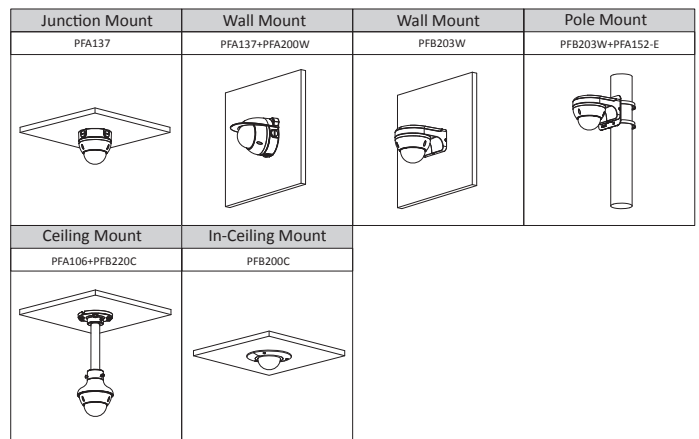

PFB200C In-Celling Mount

PFM321D DC12V1A Power Adapter

LR1002-1ET/1EC Single-port Long Reach Ethernet over Coax Extender

PFM900-E Integrated Mount Tester

PFM114 TLC SD Card

Dimensions (mm[inch])